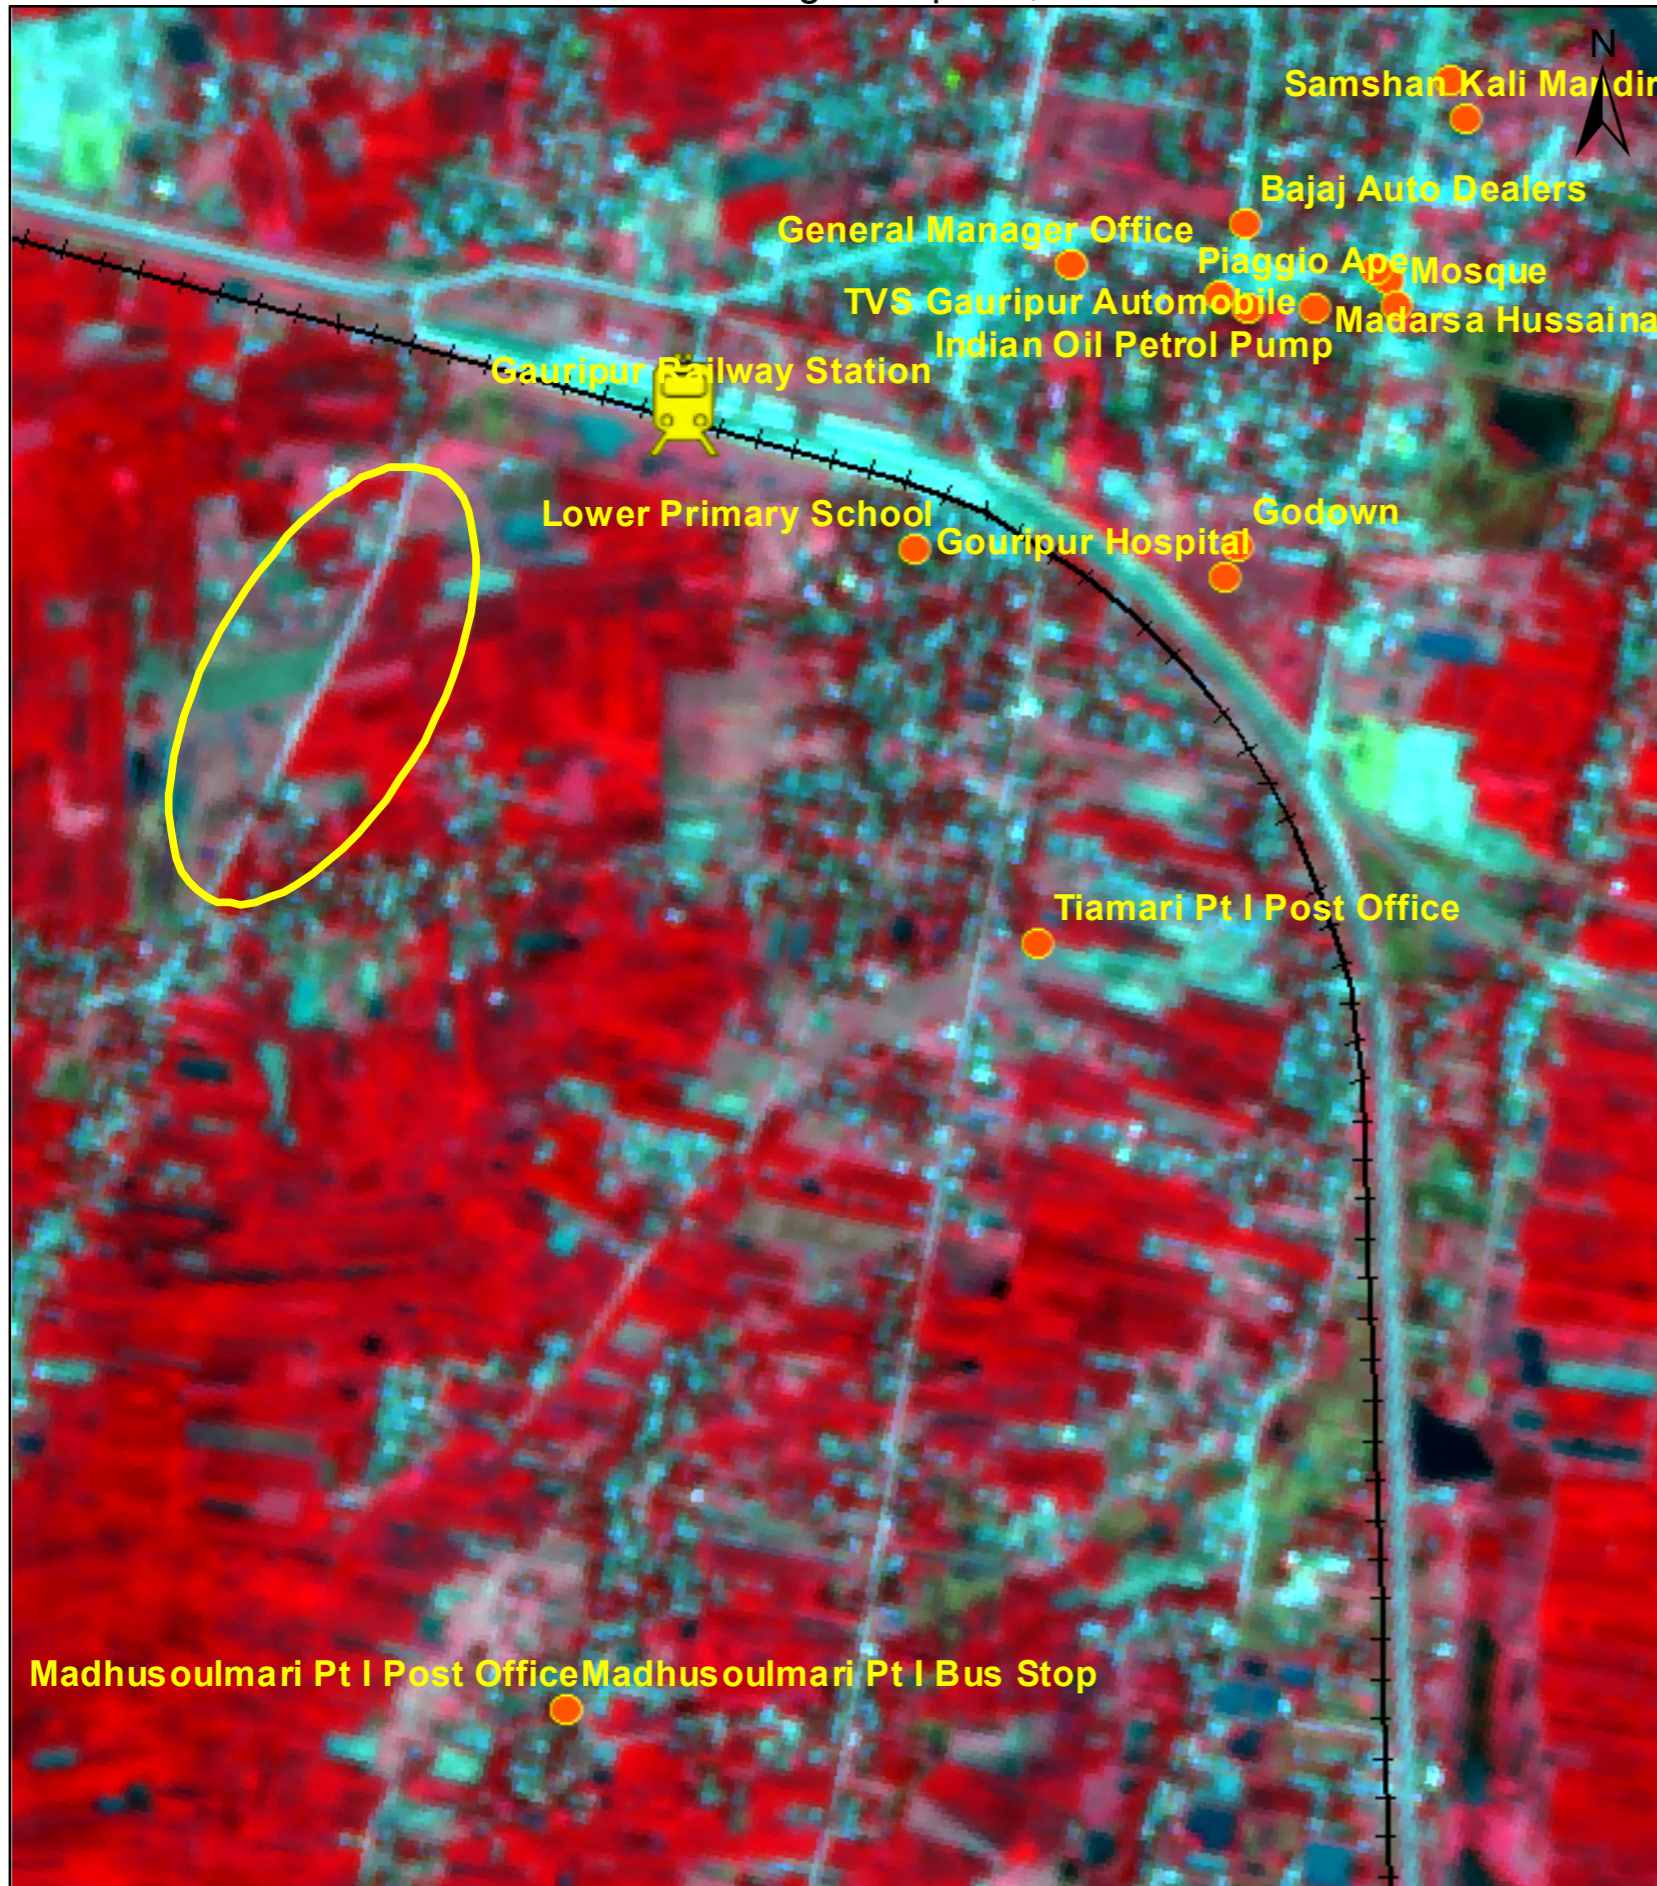

Marooned Settlements near Gauripur Railway Station, Dhubri District, Assam State

Pre-Flood

GAOFEN-2 MSS Image of Apr 17, 2019

Post-Flood

PLEIADES Image of 18-Jul-2019

Legend

- Settlements
- Flood Inundation

This product is prepared using PLEIADES satellite image received under International Charter, Call ID-704.

DSC / NDEM
National Remote Sensing Centre, ISRO
Dept. of Space, Govt. of India
Hyderabad- 500 037
E-Mail: flood@nrsc.gov.in
www.nrsc.gov.in

Location Map