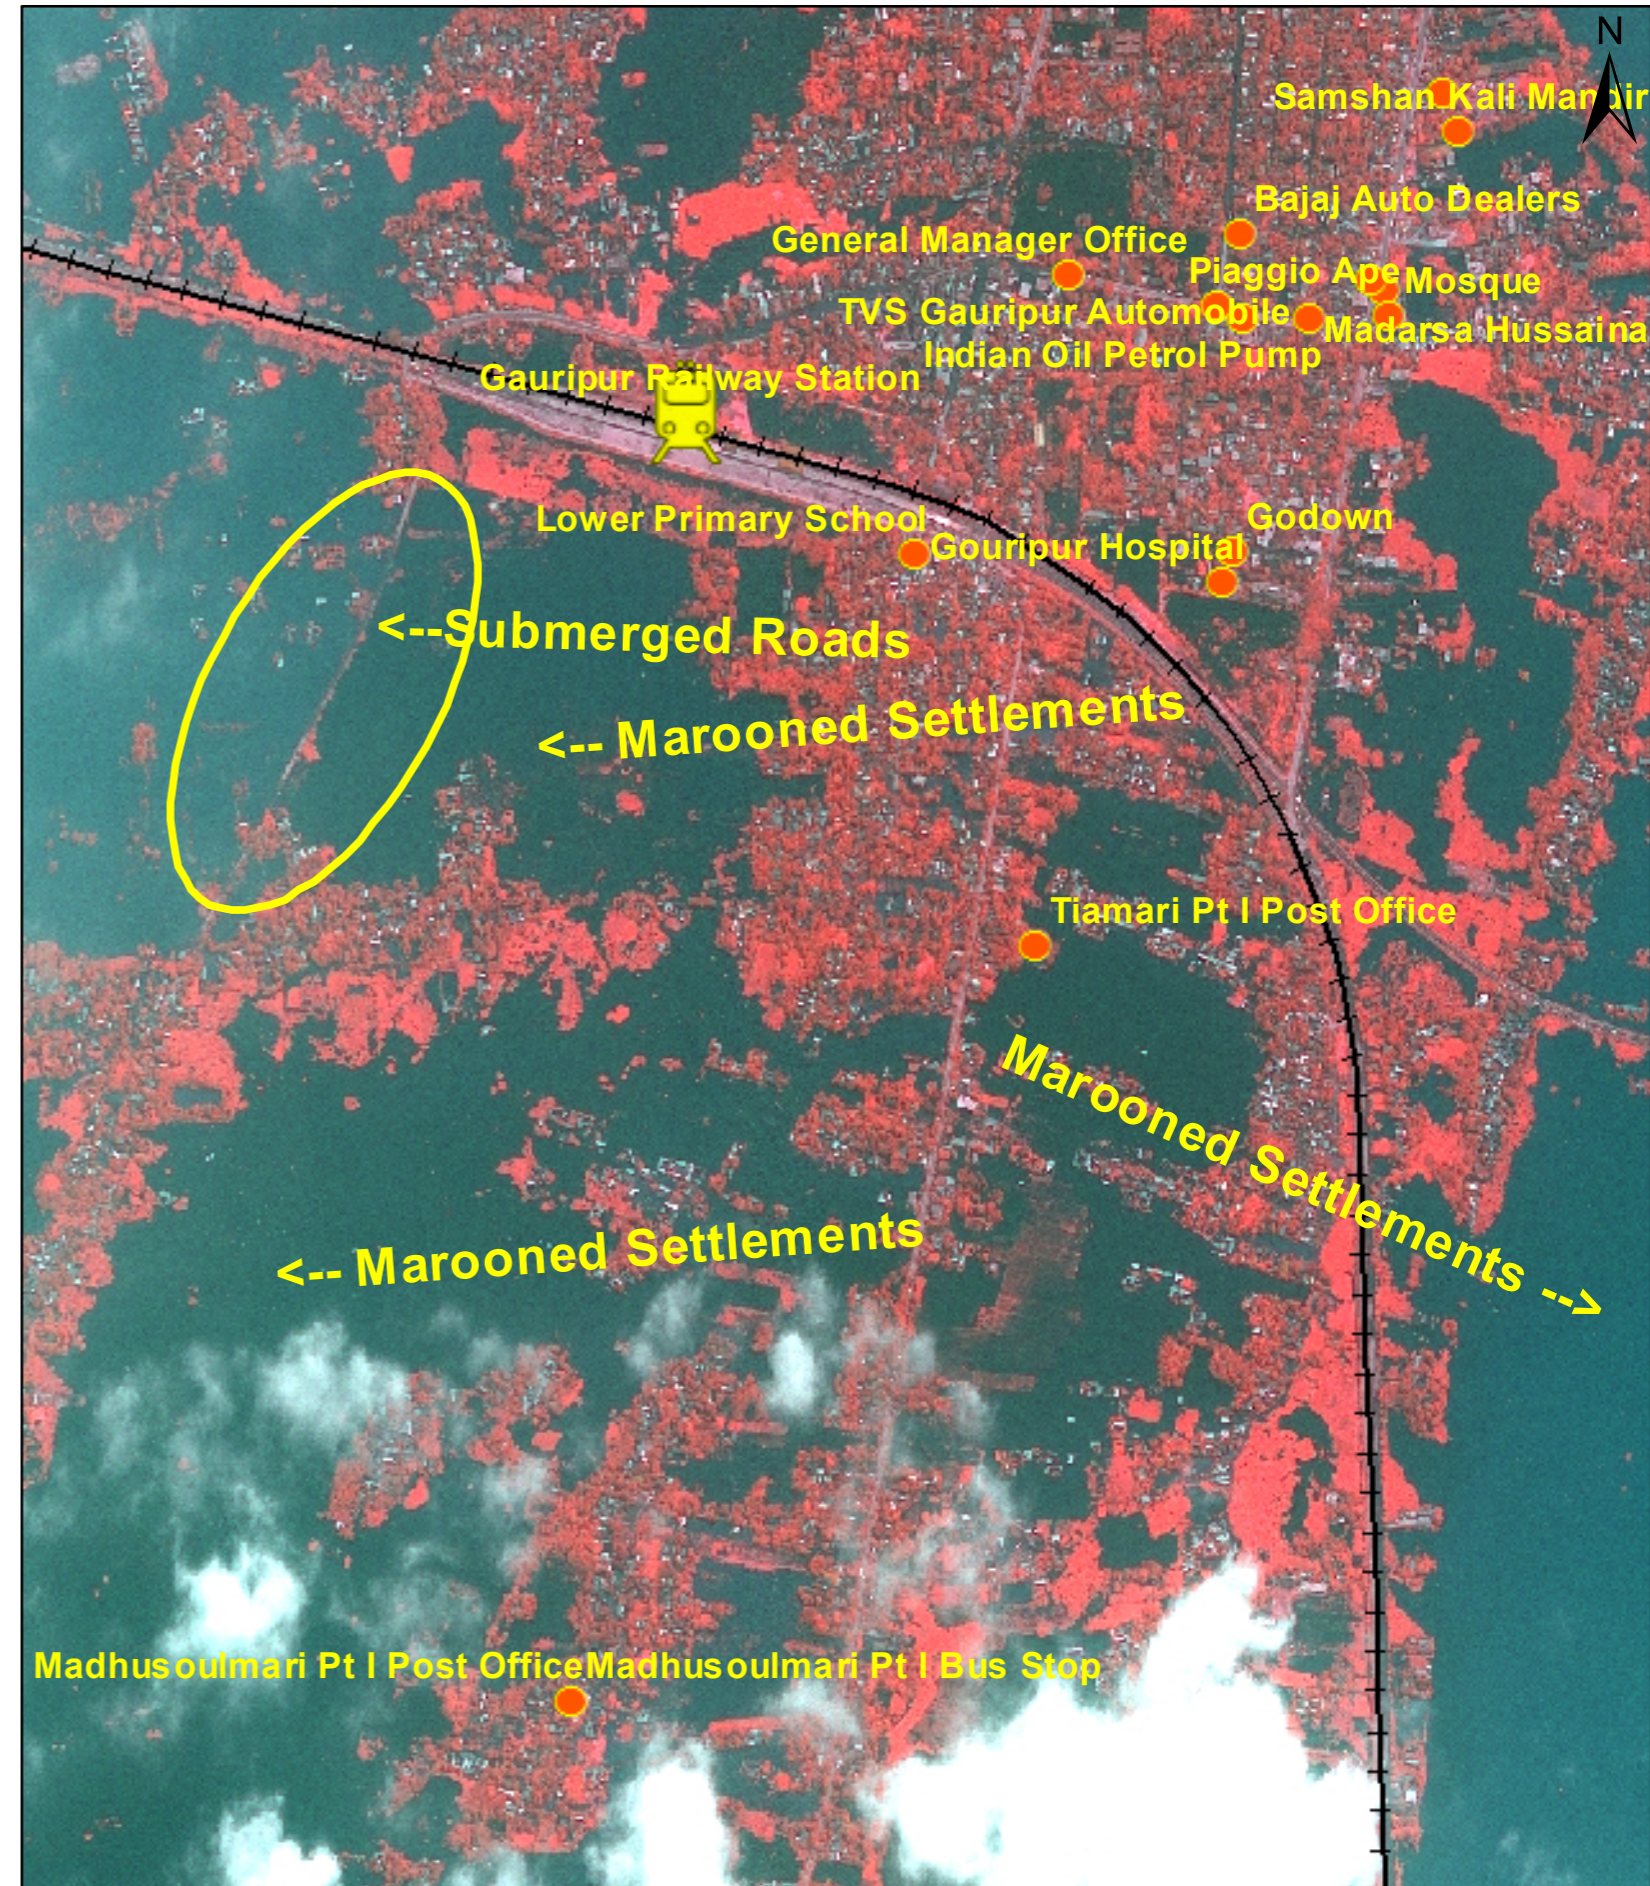

Marooned Settlements near Gauripur Railway Station, Dhubri District, Assam State

Pre-Flood

GAOFEN-2 MSS Image of Apr 17, 2019

Post-Flood

PLEIADES Image of 18-Jul-2019

Legend

- Settlements
- Flood Inundation

This product is prepared using PLEIADES satellite image received under International Charter, Call ID-704.

DSC / NDEM
National Remote Sensing Centre, ISRO
Dept. of Space, Govt. of India
Hyderabad- 500 037
E-Mail: flood@nrsc.gov.in
www.nrsc.gov.in

Location Map